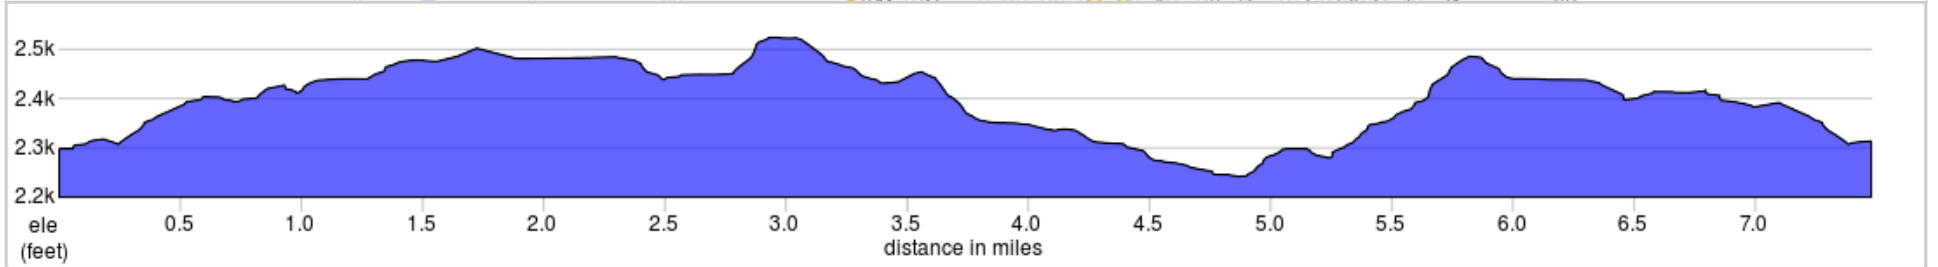

Fast and Fiorini 7 mile route

7.5 miles, + 565 / - 547 feet

Fast and Fiorini 7 mile route

Num	Dist	Type	Note
1.	0.0		Start of route
2.	0.9		L to stay on Tazewell St
3.	1.0		R onto N 4th St
4.	1.5		R onto Fairview Rd
5.	2.7		Continue onto State Rte 659
6.	5.3		R onto Cove Rd
7.	6.1		R onto Mountain View Dr
8.	6.8		L onto Fisher Rd
9.	6.9		R onto E Ridge Rd
10.	7.1		L onto Tazewell St
11.	7.5		End of route

7.5 miles. +569/-555 feet
