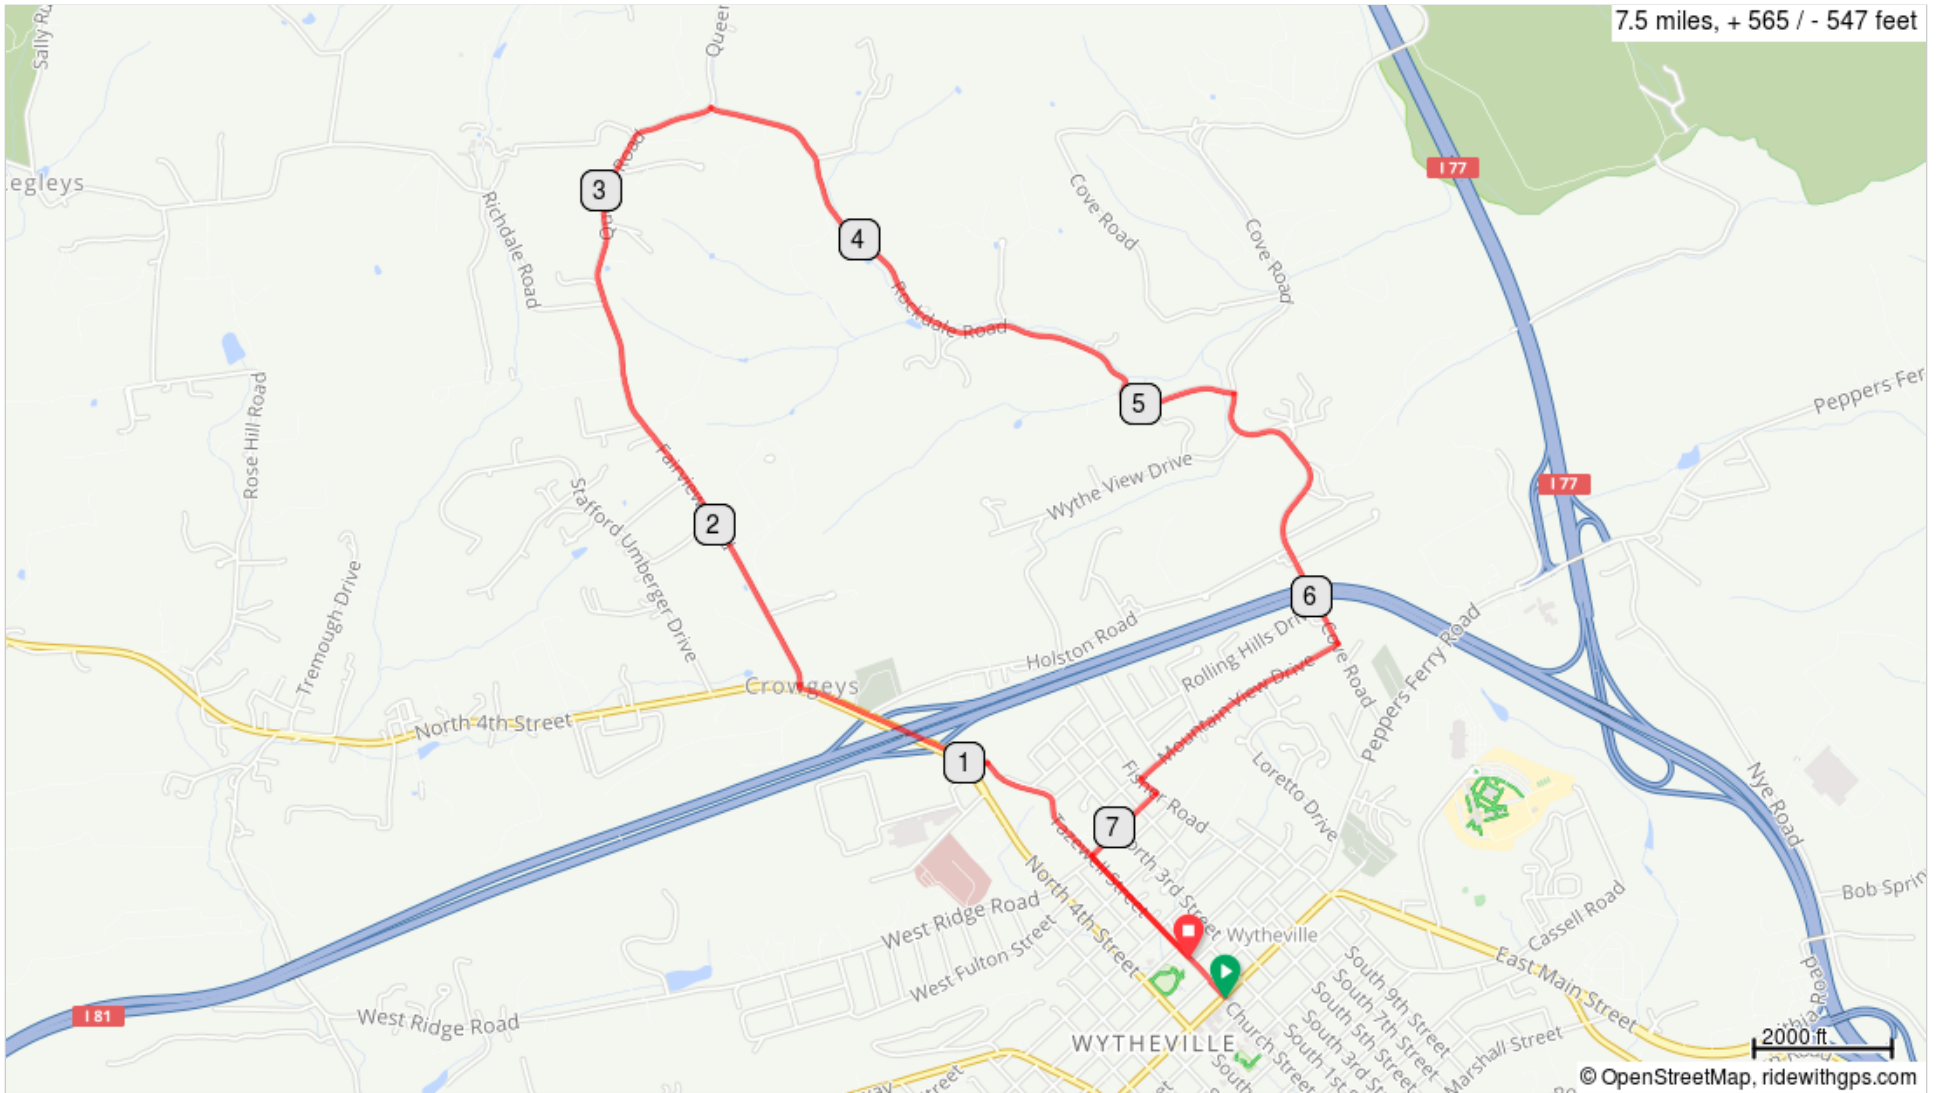

Fast and Fiorini 7 mile route

7.5 miles, + 565 / - 547 feet

Fast and Fiorini 7 mile route

Num	Dist	Type	Note
1.	0.0		Start of route
2.	0.9		L to stay on Tazewell St
3.	1.0		R onto N 4th St
4.	1.5		R onto Fairview Rd
5.	2.7		Continue onto State Rte 659
6.	5.3		R onto Cove Rd
7.	6.1		R onto Mountain View Dr
8.	6.8		L onto Fisher Rd
9.	6.9		R onto E Ridge Rd
10.	7.1		L onto Tazewell St
11.	7.5		End of route

7.5 miles. +569/-555 feet
